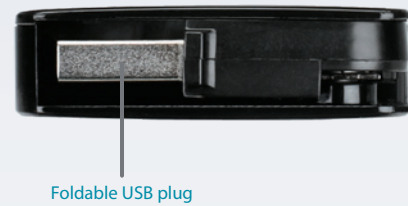

Designed for True Portability

The DWR-910 4G LTE USB Router is small and slim enough to carry around in your purse or pocket. It features a MicroSD card reader for optional removable storage (up to 32 GB), allowing you to always have your files and contacts on hand. You can also attach an optional rechargeable Li-Ion battery² made specifically for the DWR-910, which will ensure that you can share your mobile Internet connection even in the car, in the park, or anywhere even without a nearby power outlet.

Bottom